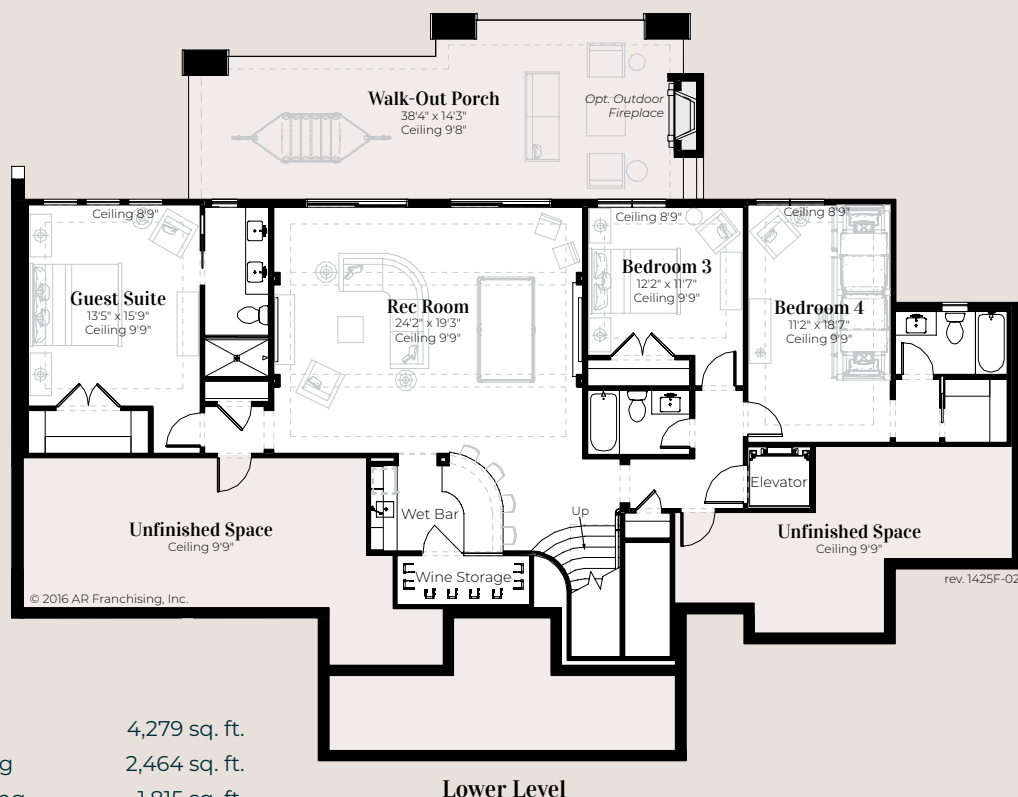

75'7"
97'6"

Appalachian 1425

Den	Living	4,279 sq. ft.
Great Room	Main Level Living	2,464 sq. ft.
Rec Room	Lower Level Living	1,815 sq. ft.
4 Bedrooms	Porch	488 sq. ft.
4 Bathrooms	Walk-out Porch	490 sq. ft.
1 Half Bathroom	Garage	562 sq. ft.
	Entry Porch	251 sq. ft.
	Total	6,837 sq. ft.