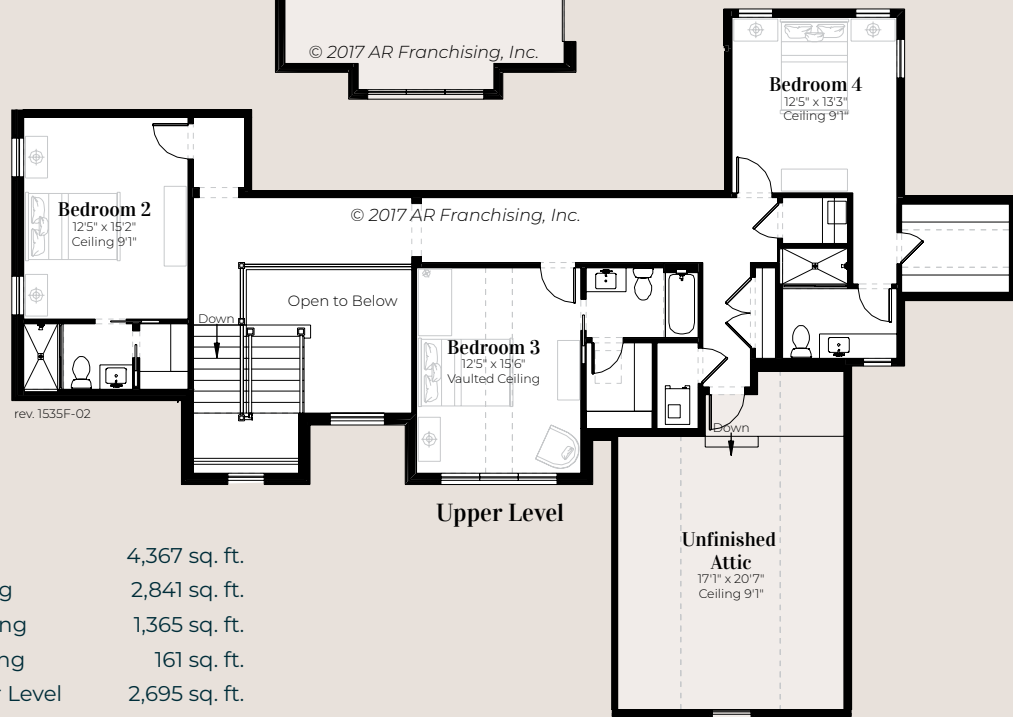

77'9"  
88'10"

Main Level

Upper Level

## Harrison 1535

<b>Den</b>	Living	4,367 sq. ft.
<b>Great Room</b>	Main Level Living	2,841 sq. ft.
	Upper Level Living	1,365 sq. ft.
<b>4 Bedrooms</b>	Lower Level Living	161 sq. ft.
<b>4 Bathrooms</b>	Unfinished Lower Level	2,695 sq. ft.
	Unfinished Attic	432 sq. ft.
<b>1 Half Bathroom</b>	Porch	361 sq. ft.
	Garages	1,128 sq. ft.
	Entry Porch	51 sq. ft.
	<b>Total</b>	<b>9,034 sq. ft.</b>