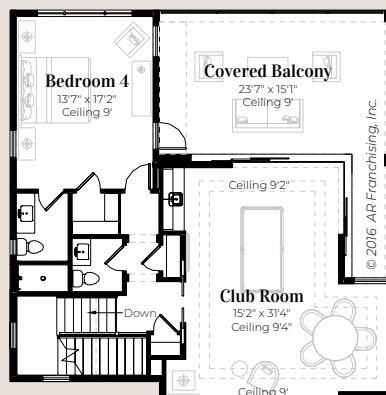

First Floor

Second Floor

Marseille 1455

Club Room	Living	5,172 sq. ft.
Den	First Floor Living	3,937 sq. ft.
Living Room	Second Floor Living	1,235 sq. ft.
Leisure Room	Lanai and Cabana	704 sq. ft.
4 Bedrooms	Covered Balcony	411 sq. ft.
4 Bathrooms	Unfinished Attic	401 sq. ft.
2 Half Bathrooms	Garage	813 sq. ft.
	Entry	96 sq. ft.
	Total	7,597 sq. ft.