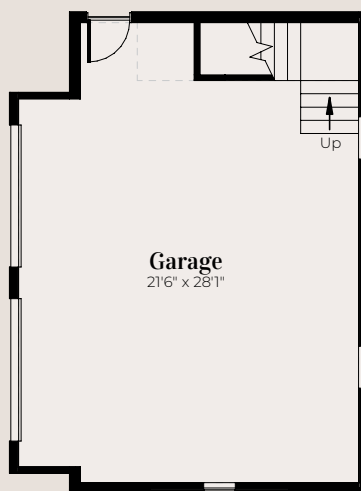

Main Level

Upper Level

Chatham 1672

Bonus Room	Living	2,329 sq. ft.
Great Room	Unfinished Attic	427 sq. ft.
3 Bedrooms	Porch	394 sq. ft.
2 Bathrooms	Garage	670 sq. ft.
1 Half Bathroom	Entry Porch	138 sq. ft.
	Total	3,958 sq. ft.