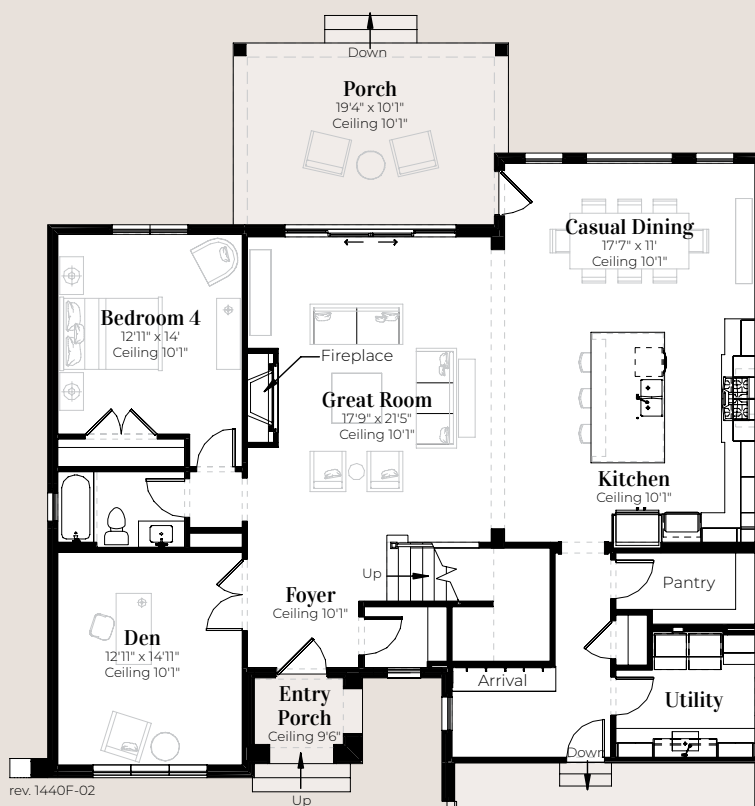

Upper Level

Main Level

Garage
21' x 22'2"

Emerson 1440

Bonus Room	Living	3,914 sq. ft.
Den	Main Level Living	1,929 sq. ft.
	Upper Level Living	1,985 sq. ft.
Great Room	Porch	238 sq. ft.
4 Bedrooms	Garage	539 sq. ft.
4 Bathrooms	Entry Porch	44 sq. ft.
	Total	4,735 sq. ft.