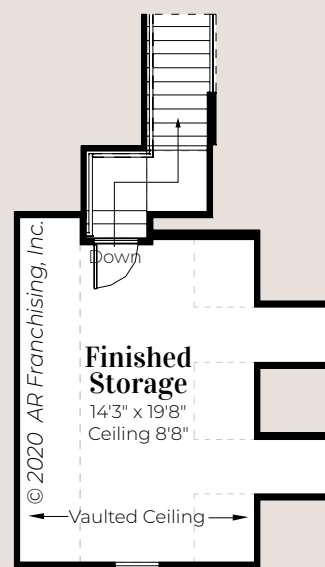

rev. 1740F-01

First Floor

Second Floor

Oceana 1740

Den	Living	3,076 sq. ft.
Great Room	First Floor Living	2,695 sq. ft.
3 Bedrooms	Stairs to Second Floor	33 sq. ft.
3 Bathrooms	Finished Storage	348 sq. ft.
	Lanai	360 sq. ft.
	Garage	599 sq. ft.
	Entry	214 sq. ft.
	Total	4,249 sq. ft.