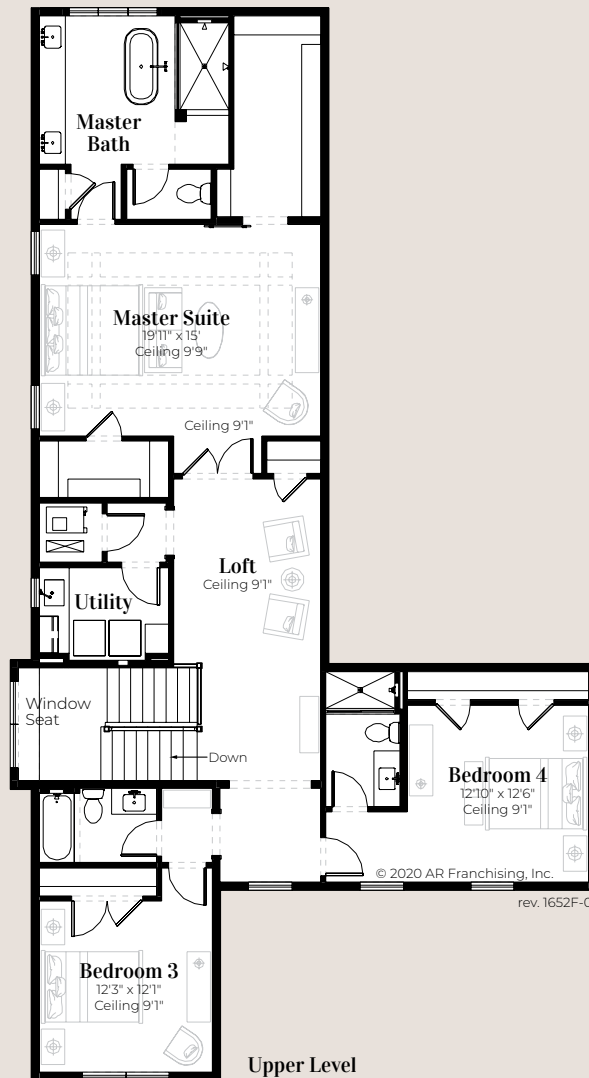

Main Level

Upper Level

## Ironwood 1652

<b>Den</b>	Living	3,817 sq. ft.
<b>Great Room</b>	Main Level Living	1,973 sq. ft.
	Upper Level Living	1,719 sq. ft.
<b>Loft</b>	Lower Level Living	125 sq. ft.
<b>4 Bedrooms</b>	Unfinished Lower Level	1,851 sq. ft.
<b>4 Bathrooms</b>	Porch	205 sq. ft.
	Side Porch	273 sq. ft.
	Garage	677 sq. ft.
	Entry Porch	231 sq. ft.
	<b>Total</b>	<b>7,054 sq. ft.</b>